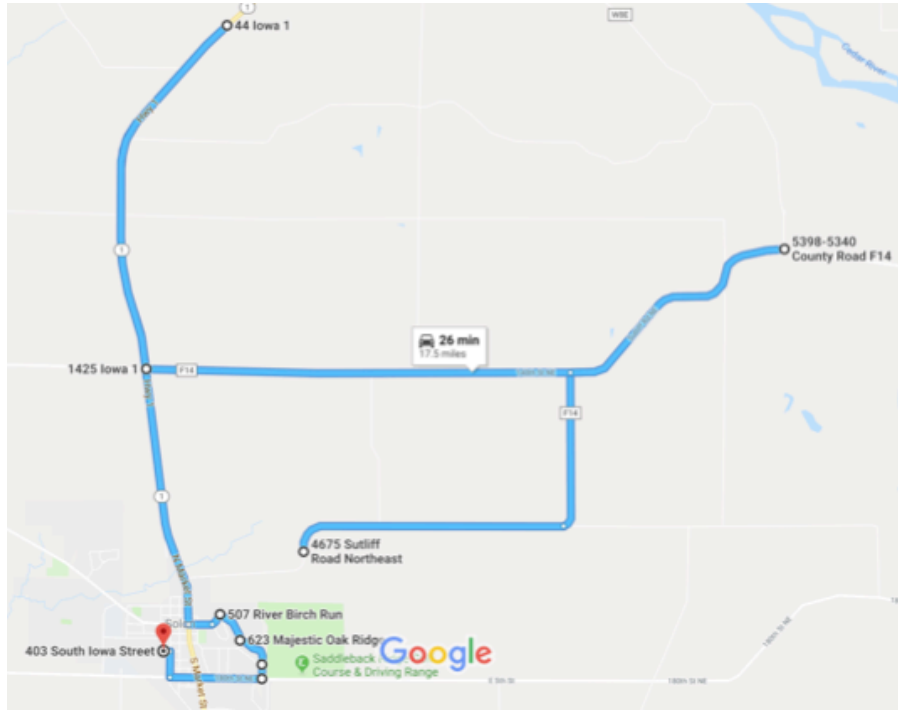

## Bus #9 – Hard Surface Roads

*(Map may not accurately depict the entire route. See below for the most up-to-date route)*

Morning Pick-up	Location	Afternoon Drop-off
7:18 a.m.	4675 Sutliff Rd.	3:34 p.m.
7:20 a.m.	4680 Sutliff Rd.	3:36 p.m.
7:22 a.m.	Sutliff Road and Taft Ave	3:38 p.m.
7:24 a.m.	4911 Sutliff Rd.	3:40 p.m.
7:26 a.m.	5031 Sutliff Rd.	3:42 p.m.
7:28 a.m.	5037 Sutliff Rd.	3:44 p.m.
7:32 a.m.	Sutliff Road and Vega Road	3:48 p.m.
7:36 a.m.	140 <sup>th</sup> Street and Taft Avenue	3:52 p.m.
7:37 a.m.	1052 Hwy 1 NE	3:53 p.m.
7:40 a.m.	1160 Hwy 1 NE	3:56 p.m.
7:42 a.m.	1425 Highway 1 NE	3:58 p.m.
7:44 a.m.	1597 Hwy 1 NE	4:00 p.m.
7:47 a.m.	Majestic Oak Ridge / River Birch Run	3:30 p.m.
7:49 a.m.	Majestic Oak Ridge / Raymond Dr.	3:28 p.m.
7:51 a.m.	Raymond Dr & Plum St.	3:26 p.m.
7:55 a.m.	Solon Intermediate	
8:00 a.m.	Lakeview	
8:05 a.m.	Middle School	