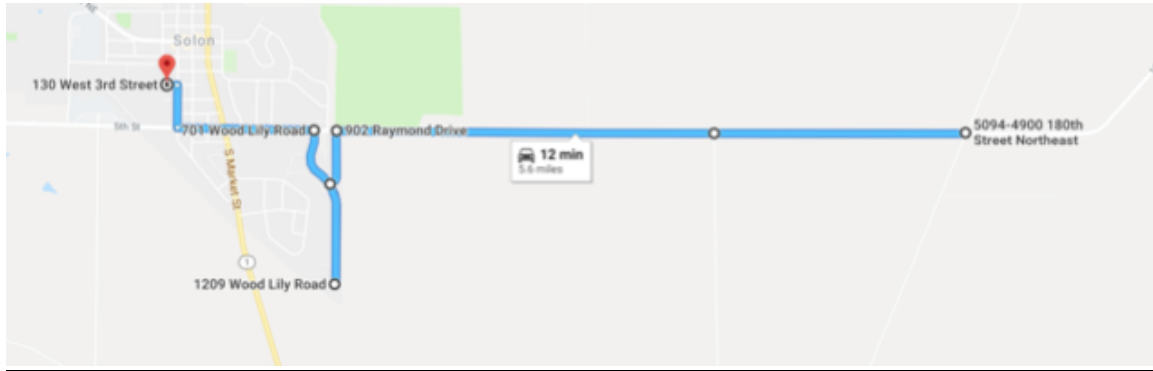

Bus #3 – Hard Surface Roads

(Map may not accurately depict the entire route. See below for the most up-to-date route)

Morning Pick-up	Location	Afternoon Drop-off
7:34 a.m.	180 th Street & Turner Drive	3:40 p.m.
7:37 a.m.	180 th Street & Utah Avenue	3:42 p.m.
7:41 a.m.	703 Bergamot Lane	3:26 p.m.
7:43 a.m.	Bergamot Lane & Wood Lily Road	3:28 p.m.
7:45 a.m.	1103 Wood Lily Road	3:30 p.m.
7:47 a.m.	Wood Lily Road & Ground Plum Circle	3:32 p.m.
7:51 a.m.	Wood Lily Road & Willow Court	3:36 p.m.
7:55 a.m.	Solon Intermediate	
8:00 a.m.	Lakeview	
8:05 a.m.	Middle School	