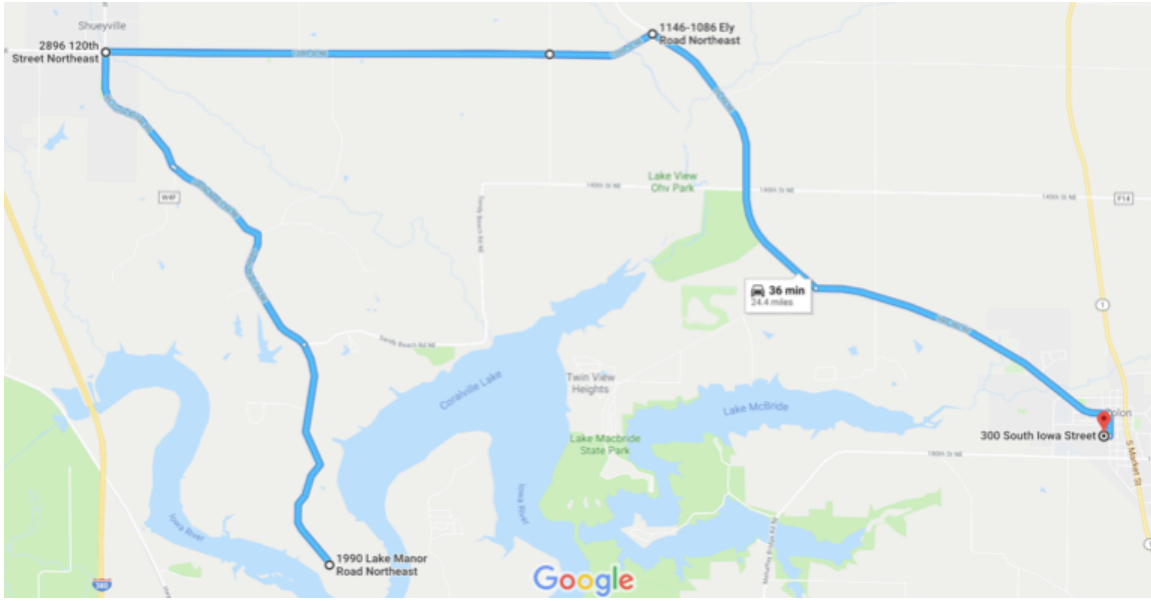

Bus #12 – Hard Surface Roads

(Map may not accurately depict the entire route. See below for the most up-to-date route)

Morning Pick-up	Location	Afternoon Drop-off
6:57 a.m.	120 th St. & Naples Ave.	3:30 p.m.
7:08 a.m.	3230 Sandy Beach Rd.	3:41 p.m.
7:09 a.m.	3224 Sandy Beach Rd.	3:42 p.m.
7:11 a.m.	1699 Lake Manor Rd.	3:44 p.m.
7:13 a.m.	Hidden Valley	3:46 p.m.
7:15 a.m.	Hickory Heights	3:48 p.m.
7:17 a.m.	Ravenwood	3:50 p.m.
7:19 a.m.	1875 Lake Manor Road	3:52 p.m.
7:21 a.m.	1887 Lake Manor Rd.	3:54 p.m.
7:23 a.m.	1865 Lake Manor Rd.	3:56 p.m.
7:25 a.m.	Coralville Lake Manor	3:58 p.m.
7:27 a.m.	North Coralville Lake Manor	4:00 p.m.
7:28 a.m.	1886 Lake Manor Rd.	4:01 p.m.
7:30 a.m.	Lake Manor Rd. & Meadow Ridge Ln.	4:03 p.m.
7:33 a.m.	1762 Lake Manor Rd.	4:06 p.m.
7:35 a.m.	Lake Manor Rd and Evertree Ln.	4:08 p.m.
7:55 a.m.	Solon Intermediate	
8:00 a.m.	Lakeview	
8:05 a.m.	Middle School	