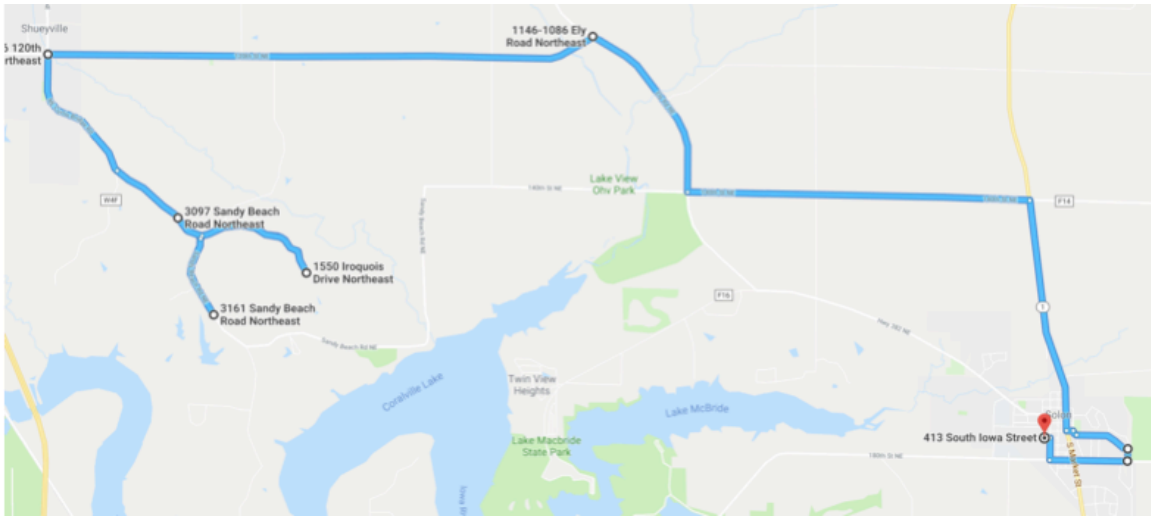

## Bus #10 – Hard Surface Route

*(Map may not accurately depict the entire route. See below for the most up-to-date route)*

Morning Pick-up	Location	Afternoon Drop-off
7:13 a.m.	3127 Sandy Beach Rd. NE	3:46 p.m.
7:15 a.m.	Ryans Rd and Sandy Beach	3:48 p.m.
7:17 a.m.	Roberts Ferry Rd. and Sandy Beach	3:50 p.m.
7:19 a.m.	Bramblewood	3:52 p.m.
7:24 a.m.	Mohawk and Iroquois	3:57 p.m.
7:27 a.m.	Mohawk and Sandy Beach	4:00 p.m.
7:44 a.m.	Green Acres & Plum	3:26 p.m.
7:46 a.m.	Kingston & Plum	3:28 p.m.
7:48 a.m.	Majestic Oak & Plum	3:30 p.m.
7:50 a.m.	David & Plum	3:32 p.m.
7:55 a.m.	Solon Intermediate	
8:00 a.m.	Lakeview	
8:05 a.m.	Middle School	